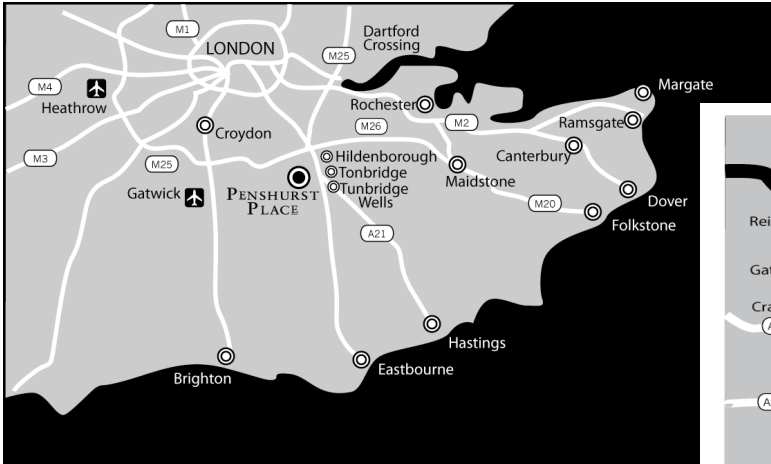

PENSHURST PLACE
AND GARDENS

LOCATION DETAILS

BY CAR

FROM M25 JUNCTION 5, follow A21 to Hastings, leaving at the Hildenborough exit, then follow brown tourist signs to Penshurst Place.

FROM M20/M26 Junction 2a, follow A25 (towards Sevenoaks) and then A21 for Hastings, then as above.

Local approaches are well signposted with brown tourist signs.

Wedding guests should enter via the PRIVATE ENTRANCE on B2176 as marked on map opposite, sat nav reference TN11 8DH.

BY PUBLIC TRANSPORT

Train from London Charing Cross to Tonbridge, then taxi to Penshurst Place (approx. 6 miles).